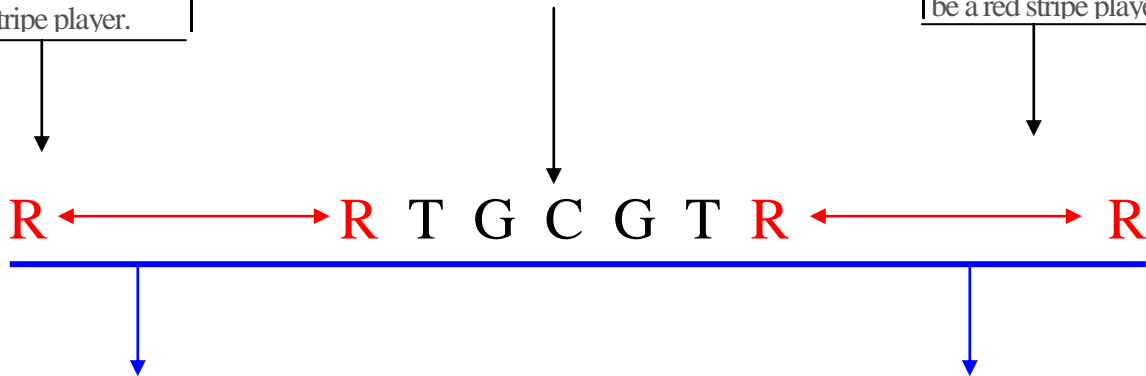

Attachment G

Legal Offensive Formations

The outside player of the front 7 is an eligible receiver. He may be lined up anywhere between the tackle and the sideline. Must NOT be a red stripe player.

Ball MUST be snapped from the middle position of the front 7. There MUST be 7 players on the line of scrimmage. The interior 5 players are not eligible, and must be within 3 feet of each other.

The outside player of the front 7 is an eligible receiver. He may be lined up anywhere between the tackle and the sideline. Must NOT be a red stripe player.

Blue Zone

4 players (including QB) may line up anywhere, but MUST be at least 1 yard behind the line of scrimmage. They cannot be red stripe players.

Note:

R ← → **R** = This symbolizes a SINGLE player, who may line up anywhere outside of the tackles.